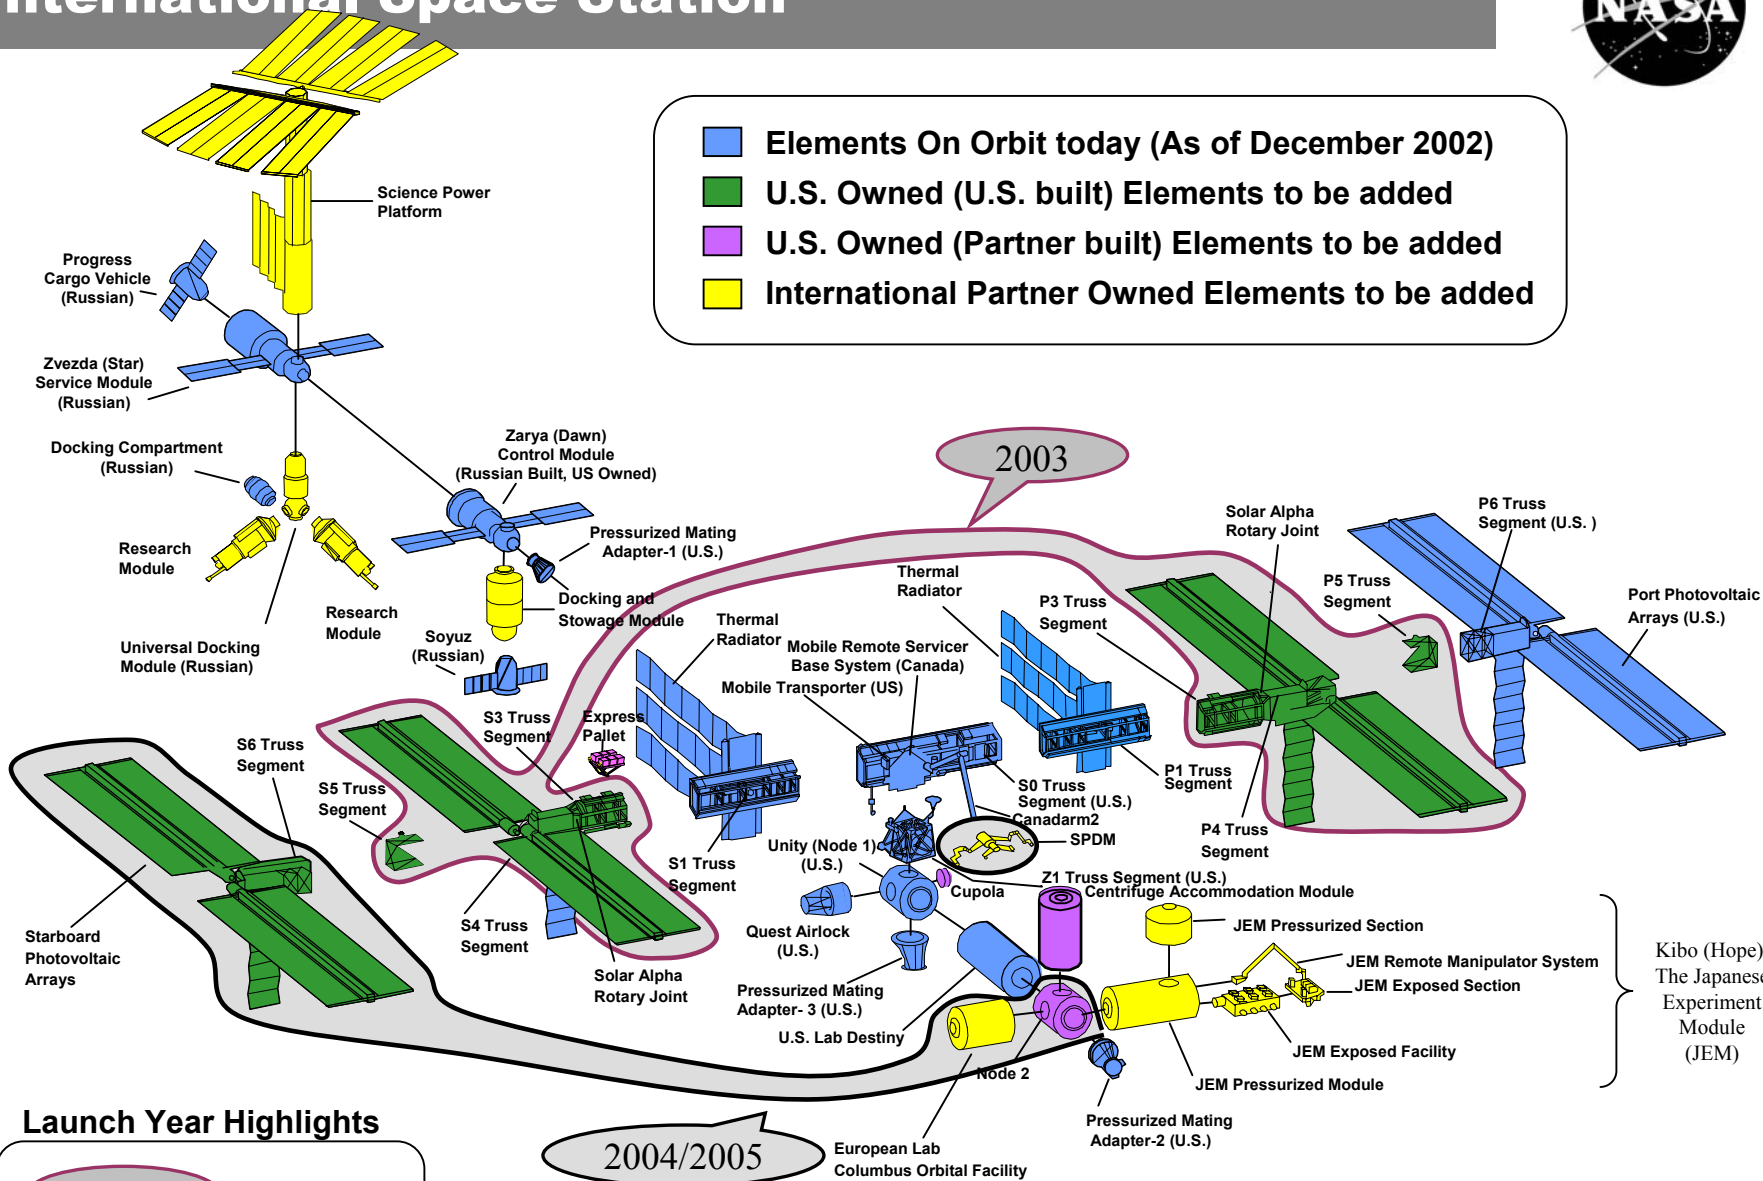

# International Space Station

- Elements On Orbit today (As of December 2002)
- U.S. Owned (U.S. built) Elements to be added
- U.S. Owned (Partner built) Elements to be added
- International Partner Owned Elements to be added

## Launch Year Highlights

2003

2004/2005

U.S. Elements based on President's FY 2003 Budget

Kibo (Hope),  
The Japanese  
Experiment  
Module  
(JEM)